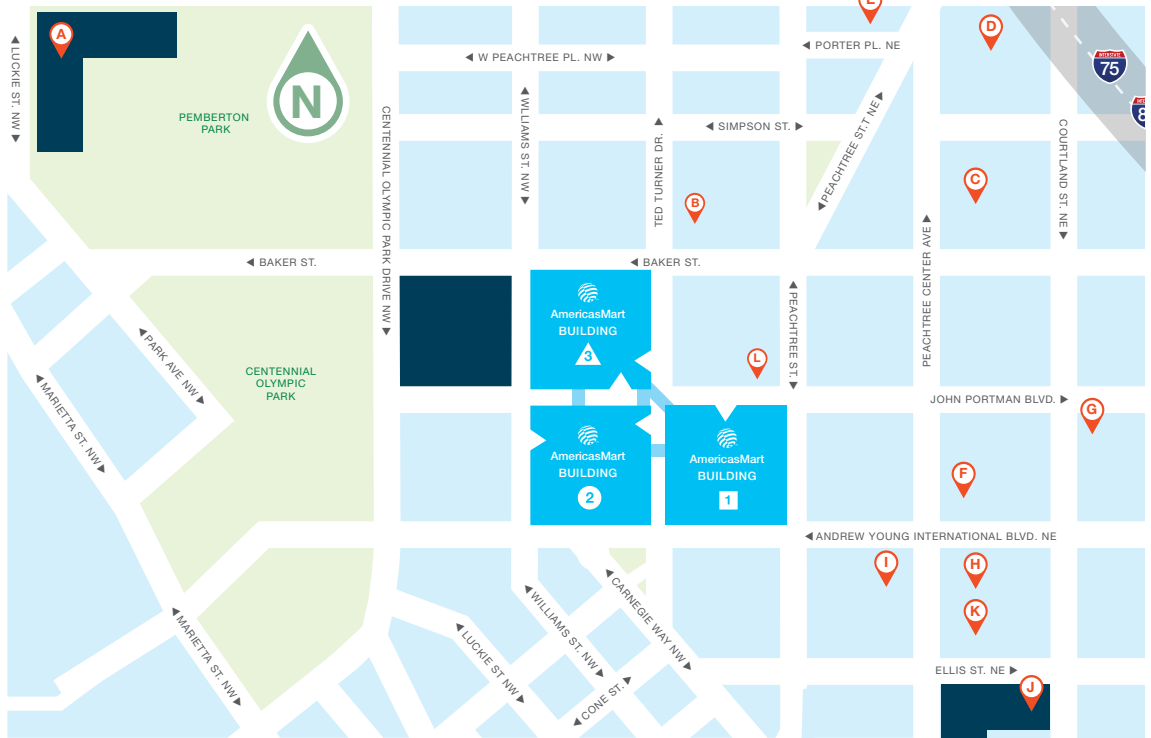

Preferred Market Parking

Brought to You by AmericasMart

- A** Georgia Aquarium
242 Ivan Allen Jr. Blvd. NW
- B** 323 Ted Turner Dr. NW
- C** 303 Peachtree Center Ave. NE
- D** 64 Ralph McGill
- E** 15 Alexander NE
- F** 221 Peachtree Center Ave. NE.
- G** 227 Courtland St. NE
- H** 161 Peachtree Center Ave. Garage
- I** 193 Peachtree Center Ave. NE
- J** Georgia Pacific Center
122 Courtland St.
- K** 161 Peachtree Center Ave. Surface Lot
- L** 7 John Portman Blvd.

A variety of affordable parking options at designated downtown lots are available for buyers attending Market. Spaces are limited, available on a per-day basis during designated hours, and no overnight parking allowed.

AmericasMart.com/ParkingPartners

Atlanta Apparel

Preferred Market Parking

Brought to You by AmericasMart

- A** Georgia Aquarium
242 Ivan Allen Jr. Blvd. NW
- B** 323 Ted Turner Dr. NW
- C** 303 Peachtree Center Ave. NE
- D** 64 Ralph McGill
- E** 15 Alexander NE
- F** 221 Peachtree Center Ave. NE.
- G** 227 Courtland St. NE
- H** 161 Peachtree Center Ave. Garage
- I** 193 Peachtree Center Ave. NE
- J** Georgia Pacific Center
122 Courtland St.
- K** 161 Peachtree Center Ave. Surface Lot
- L** 7 John Portman Blvd.