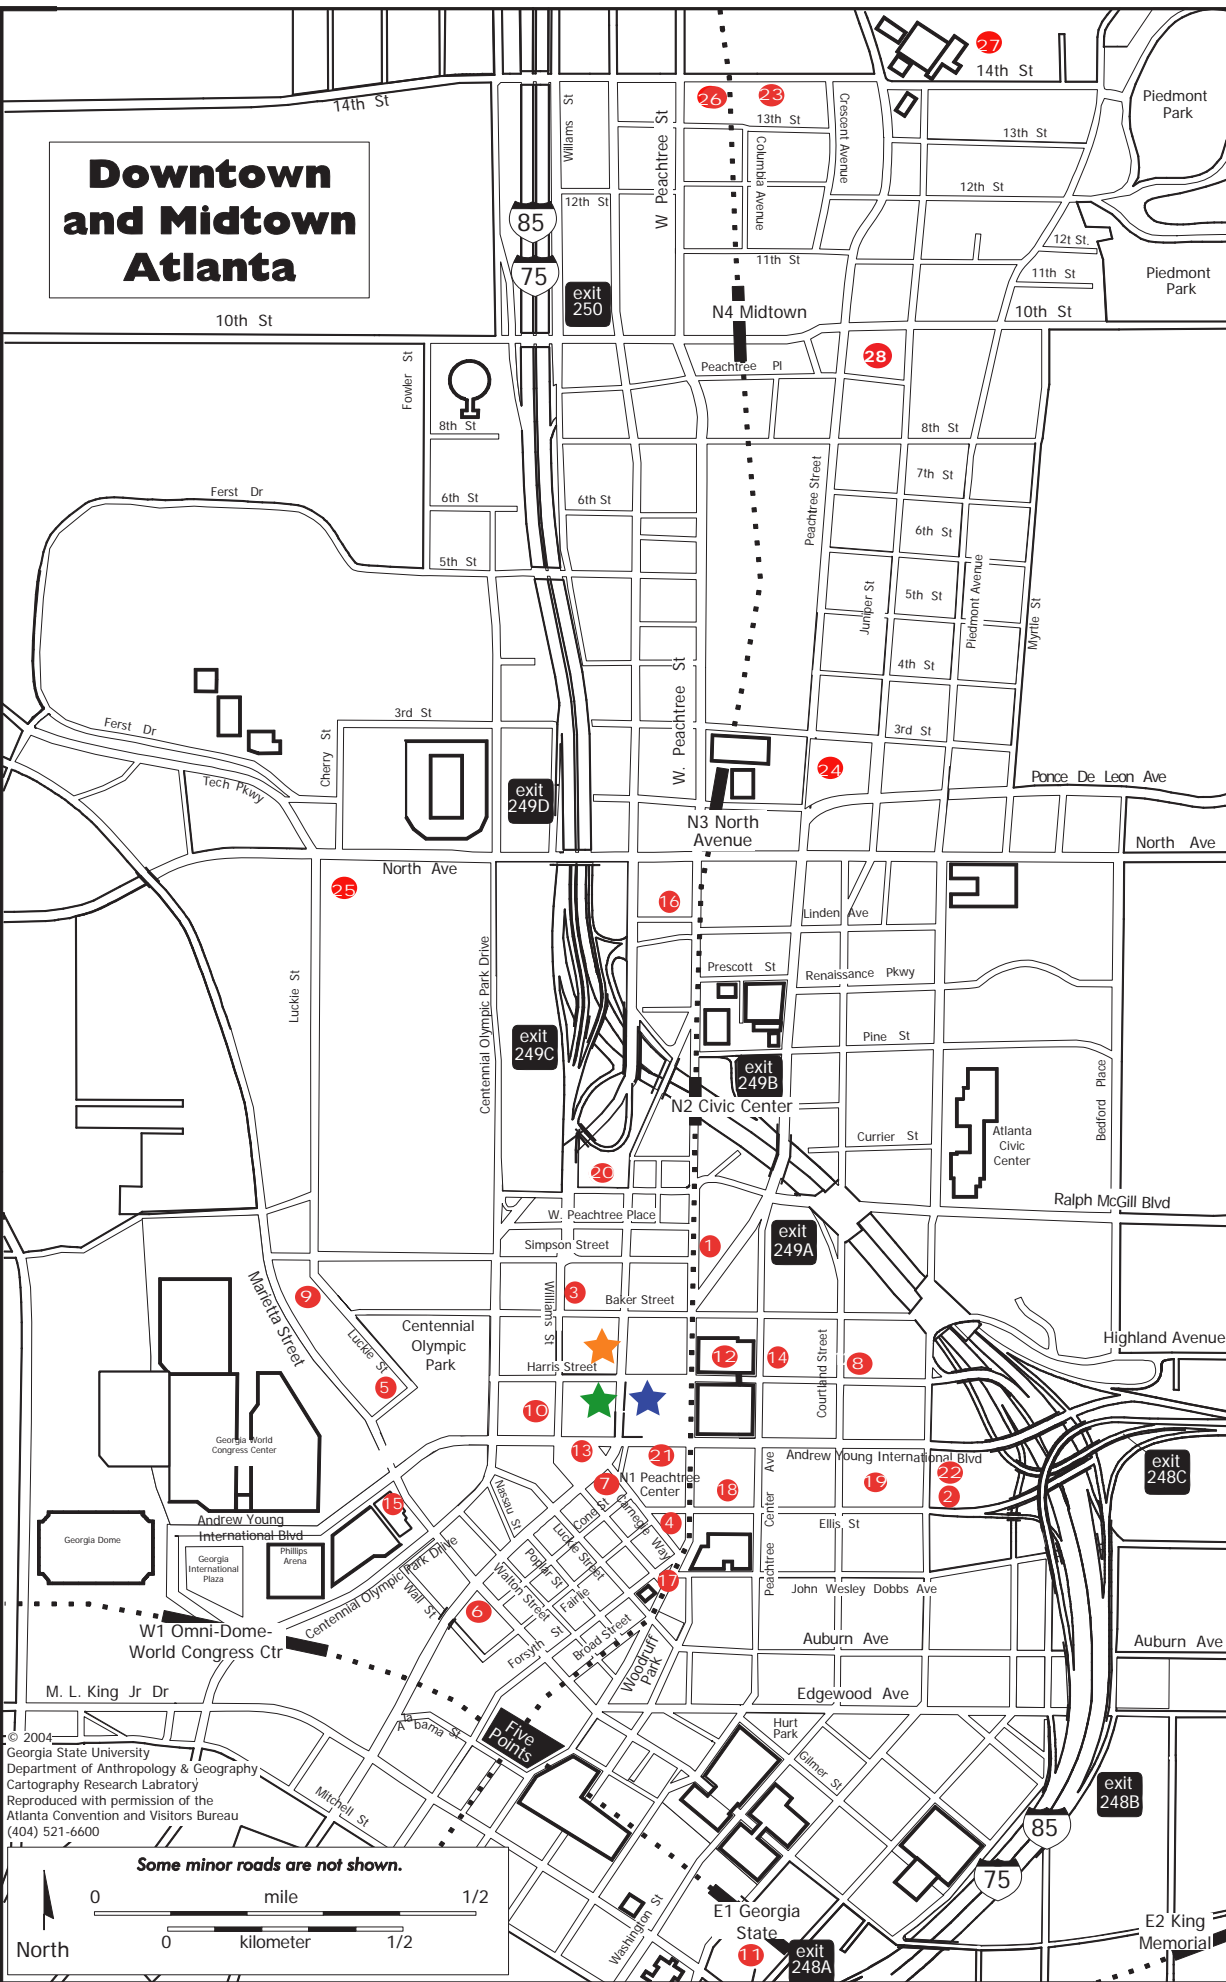

# Downtown and Midtown Atlanta

## Downtown

- 1 AmeriSuites DT
- 2 Baymont Inn & Suites
- 3 Days Inn DT
- 4 Ellis Hotel
- 5 Embassy Suites DT
- 6 The Glenn Hotel
- 7 Hampton Inn & Suites
- 8 Hilton Atlanta
- 9 Hilton Garden Inn
- 10 Holiday Inn Downtown
- 11 Holiday Inn Select Capitol Plz
- 12 Hyatt Regency
- 13 Marriott Atlanta Downtown
- 14 Marriott Marquis
- 15 Omni Hotel@CNN Ctr
- 16 Renaissance DT
- 17 Residence Inn DT
- 18 Ritz-Carlton Atlanta
- 19 Sheraton Atlanta
- 20 Twelve Centennial Park
- 21 Westin Peachtree Plaza
- 22 Wyndham Garden Hotel

## Midtown

- 23 Four Seasons
- 24 Georgian Terrace
- 25 Hampton Inn GA Tech
- 26 Marriott Suites MT
- 27 W Hotel Midtown
- 28 Wyndham MT

## AmericasMart Buildings

- ★ Merchandise Mart Building 1
- ★ Gift Mart Building 2
- ★ Apparel Mart Building 3

© 2004 Georgia State University Department of Anthropology & Geography Cartography Research Laboratory Reproduced with permission of the Atlanta Convention and Visitors Bureau (404) 521-6600