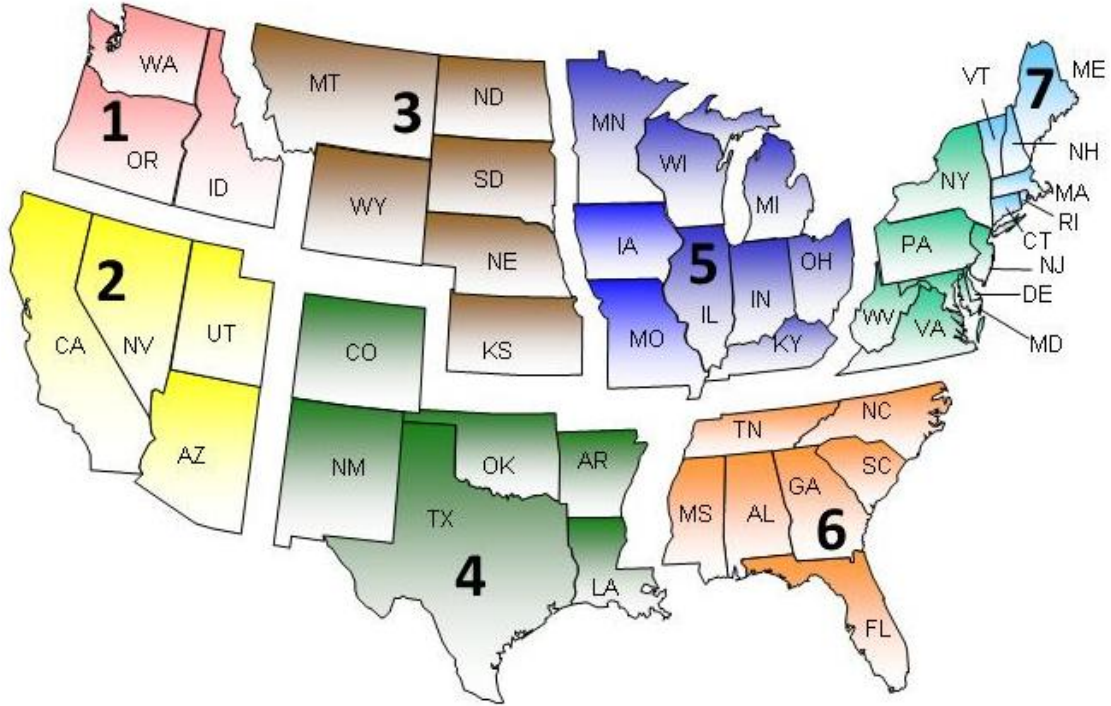

## Shipping Pricelist

### Shipping Rates between Atlanta – Zone 6 and:

<u>Zone 1,2,3:</u>	<u>Zone 4:</u>	<u>Zone 5 &amp; 7:</u>	<u>Zone 6:</u>	
Ex. 250 lbs	\$228	\$168	\$194	\$148
500 lbs	\$410	\$308	\$314	\$262
1000 lbs	\$695	\$570	\$581	\$456

\*Rates are approximate  
 .....

\*Special quotes available for truckloads.

For More Information:  
 877-588-8930  
[logistics@americasmart.com](mailto:logistics@americasmart.com)